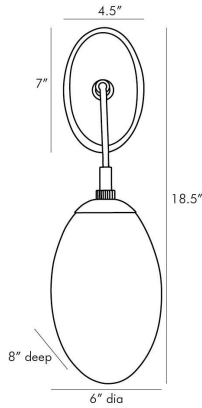

ARTERIOS

BINDI WALL SCONCE

49648
Opal, Glass

An oval solid white marble stone backed with steel finished in antique brass showcases a large teardrop-shaped opal glass shade that is suspended by a taupe cloth cord establishing an elegance that instantly elevates a wallspace. The adjusts up to 18 inches to accommodate your design. Mount multiples along a hallway to create drama or place on either side of a mirror for a polished element. Finish will vary. Certified for damp locations and intended for interior use.

APPEARANCE

Materials	Glass, Steel, Marble, Steel
Finishes	Opal, Antique Brass, White Marble, Antique Brass
Finish Will Vary	Yes
Top Coat/Sealant	Yes

DIMENSIONS

Overall	W: 6 in x D: 8 in x H: 18.5 in
Backplate	W: 4.5 in x D: 1.5 in x H: 7 in
Wall Sconce Hanging Orientation	Horizontal and Vertical
Center of Mount from Bottom	H: 16 in

WIRING

Wire Rating	Damp
Cord	1 FT, Taupe Fabric, SVT
Socket	1, Type B--E12 Other
Suggested Bulb Type	B8
Maximum Wattage	40.0
Voltage	110-120 V

CERTIFICATIONS & COMPLIANCY

Certifications	Mexico, United States, Canada
Compliance	RoHS, UL/ETL

SHIPPING

Product Weight	4.5 lbs
Gross Weight 1	6.5 lbs
Shipping Box 1	W: 14.0 in x D: 15.0 in x H: 11.0 in

CONTRACT

Contract Suitability	Contract Suitable As Is
----------------------	-------------------------