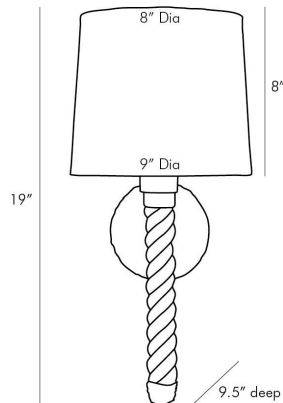

## DOUGLAS WALL SCONCE

49667-107  
Natural, Rope

A modern form with a coastal feel takes shape in this eye-catching wall sconce. Thick jute is wrapped around an antique brass iron base which slightly peeks out at the top to display a unique contrast of mixed materials. Not only does the jute deliver a natural element to a space it provides both visual and tangible texture. Topped with an off-white linen shade. Due to the natural materials the color of the jute may vary.

### DIMENSIONS

Overall	W: 9 in x D: 9.5 in x H: 19 in
Arm	H: 10.5 in
Backplate	D: 1.5 in x Dia: 5.5 in
Wall Sconce Hanging Orientation	Vertical Only
Center of Mount from Bottom	H: 10 in
Mount	Dia: 5.0 in