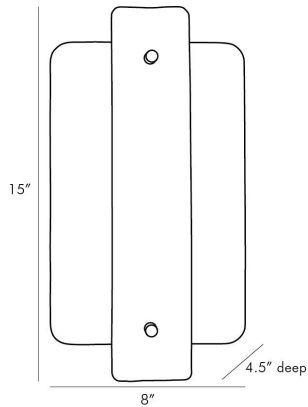

# ARTERIO RS

## URIAH WALL SCONCE

49668

Clear Seedy, Glass

Much like its lamp predecessor let the Uriah sconce elevate your wall space to museum status. A thick seedy slumped glass in a smoke luster finish cascades down the front of a clear seedy glass wall to create this functional showpiece. The use of mixed materials that shape this rectangular form brings a refined organic element to a space. Finish will vary. Certified for damp locations and intended for interior use.

### DIMENSIONS

Overall	W: 8 in x D: 4.5 in x H: 15 in
Backplate	W: 5 in x D: 0.5 in x H: 12 in
Wall Sconce Hanging Orientation	Horizontal and Vertical
Center of Mount from Bottom	H: 7.5 in
Mount	Dia: 4.0 in

### SHIPPING

Product Weight	6.5 lbs
Gross Weight 1	7.0 lbs
Shipping Box 1	W: 10.9 in x D: 17.8 in x H: 9.5 in