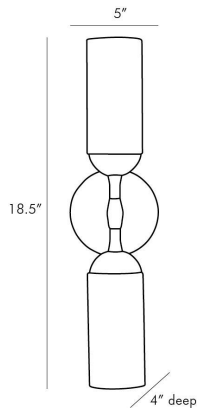

ARTERIOS

EMMETT WALL SCONCE

49670
Antique Brass, Steel

Showcasing a set of swirl glass shades in a matte finish that resembles alabaster, the Emmett is simple, stylish and sophisticated. Each flows into steel cups finished in bronze, which brilliantly contrasts with its antique brass steel backplate. A sublime choice for a powder room or modern spaces. Can be installed horizontally or vertically. Certified for damp locations and intended for interior use.

APPEARANCE

Materials	Steel, Steel, Steel, Glass
Finishes	Antique Brass, Antique Brass, Bronze, Opal Swirl
Finish Will Vary	Yes
Top Coat/Sealant	No

DIMENSIONS

Overall	W: 5 in x D: 4 in x H: 18.5 in
Backplate	D: 1 in x Dia: 5.0 in
Wall Sconce Hanging Orientation	Horizontal and Vertical
Center of Mount from Bottom	H: 9.25 in
Mount	Dia: 4.5 in

WIRING

Wire Rating	Damp
Cord	1 FT, Black/White, SVT
Socket	2, Type B - E12
Suggested Bulb Type	T6
Maximum Wattage	60.0
Voltage	110-120 V

CERTIFICATIONS & COMPLIANCY

Certifications	Middle East, European Union, United Kingdom, Mexico, United States, Canada
Compliance	RoHS, UL/ETL, CB

SHIPPING

Product Weight	2.5 lbs
Gross Weight 1	3.5 lbs
Shipping Box 1	W: 11.7 in x D: 12.2 in x H: 6.7 in

ADDITIONAL INFO

Features	ADA
----------	-----

CONTRACT

Contract Suitability	Contract Suitable As Is
----------------------	-------------------------