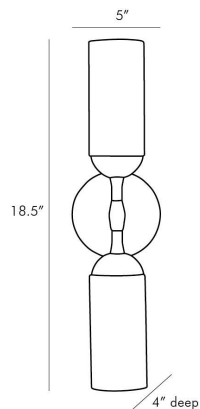

# ARTERIO RS

## EMMETT WALL SCONCE

49670  
Antique Brass, Steel

Showcasing a set of swirl glass shades in a matte finish that resembles alabaster, the Emmett is simple, stylish and sophisticated. Each flows into steel cups finished in bronze, which brilliantly contrasts with its antique brass steel backplate. A sublime choice for a powder room or modern spaces. Can be installed horizontally or vertically. Certified for damp locations and intended for interior use.

### DIMENSIONS

Overall	W: 5 in x D: 4 in x H: 18.5 in
Backplate	D: 1 in x Dia: 5.0 in
Wall Sconce Hanging Orientation	Horizontal and Vertical
Center of Mount from Bottom	H: 9.25 in
Mount	Dia: 4.5 in

### SHIPPING

Product Weight	2.5 lbs
Gross Weight 1	3.5 lbs
Shipping Box 1	W: 11.7 in x D: 12.2 in x H: 6.7 in