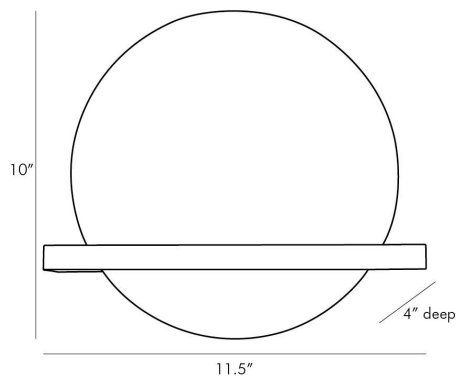

ARTERIO RS

SAVION WALL SCNCE

49673

White, Alabaster

Gorgeous polished white onyx creates a warm filtered light and adds natural sophistication to any space. The bulb beneath accentuates the stone's organic veins and features brilliantly as it rests perfectly in the frame. The fixture mounts directly from a steel frame finished in bronze. Approved for use in covered outdoor areas. Onyx will vary naturally in tone and texture.

APPEARANCE

Materials	Alabaster, Alabaster, Steel
Finishes	White, White, Bronze
Finish Will Vary	Yes
Top Coat/Sealant	No

DIMENSIONS

Overall	W: 11.5 in x D: 4 in x H: 10 in
Backplate	W: 5 in x D: 0.5 in x H: 5 in
Wall Sconce Hanging Orientation	Vertical Only
Center of Mount from Bottom	H: 4.5 in

WIRING

Wire Rating	Indoor Only
Cord	1 FT, Black/White, SVT
Socket	1, Type B - E12
Suggested Bulb Type	T6
Maximum Wattage	60.0
Voltage	110-120 V

CERTIFICATIONS & COMPLIANCY

Certifications	Middle East, European Union, United Kingdom, Mexico, United States, Canada
Compliance	RoHS, UL/ETL, CB

SHIPPING

Product Weight	6.5 lbs
Gross Weight 1	7.5 lbs
Shipping Box 1	W: 12.6 in x D: 13.8 in x H: 8.1 in

ADDITIONAL INFO

Features	ADA

CONTRACT

Contract Suitability	Contract Suitable As Is