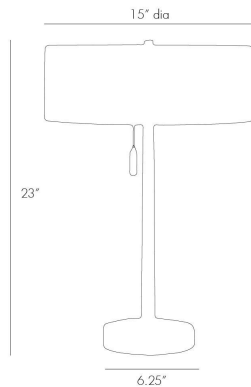

ARTERIOS

VIOLETTA DESK LAMP

49675
Black, Iron

This deceptively simple design has many noteworthy details, from the clever open base, to the metal drum shade with a frosted acrylic diffuser, to the double socket with one pull chain. This is a modern classic.

APPEARANCE

Materials	Iron, Iron, Iron
Finishes	Black, Black, White
Finish Will Vary	No
Top Coat/Sealant	Yes

DIMENSIONS

Overall	Dia: 15.0 in x H: 23 in
Foot Print	Dia: 6.25 in
Base	Dia: 6.25 in x H: 1.5 in
Body	Dia: 1.0 in x H: 16.5 in
Shade Top	Dia: 15.0 in
Shade Side	H: 5.5 in
Shade Bottom	Dia: 15.0 in

SHIPPING

Product Weight	8.0 lbs
Gross Weight 1	11.45 lbs
Shipping Box 1	W: 22.0 in x D: 23.0 in x H: 9.0 in

ADDITIONAL INFO

Features	Assembly Required
----------	-------------------

CONTRACT

Contract Suitability	Contract Suitable As Is
Tilt Test Degrees	10 Degrees