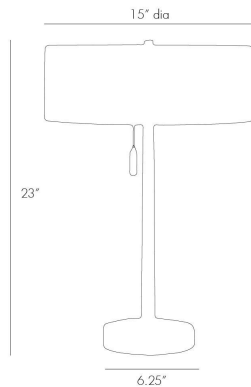

ARTERIOS

VIOLETTA DESK LAMP

49675
Black, Iron

This deceptively simple design has many noteworthy details, from the clever open base, to the metal drum shade with a frosted acrylic diffuser, to the double socket with one pull chain. This is a modern classic.

APPEARANCE

Materials	Iron, Iron, Iron
Finishes	Black, Black, White
Finish Will Vary	No
Top Coat/Sealant	Yes

DIMENSIONS

Overall	Dia: 15.0 in x H: 23 in
Foot Print	Dia: 6.25 in
Base	Dia: 6.25 in x H: 1.5 in
Body	Dia: 1.0 in x H: 16.5 in
Shade Top	Dia: 15.0 in
Shade Side	H: 5.5 in
Shade Bottom	Dia: 15.0 in

WIRING

Wire Rating	Indoor Only
Socket	2, Type A- E26, On/Off
Suggested Bulb Type	A19
Switch	At Socket, On/Off Pull Chain
Maximum Wattage	40.0
Voltage	110-120 V

CERTIFICATIONS & COMPLIANCY

Certifications	Middle East, European Union, United Kingdom, Australia, Mexico, United States, Canada
Compliance	RoHS, UL/ETL, CB

SHIPPING

Product Weight	8.0 lbs
Gross Weight 1	11.45 lbs
Shipping Box 1	W: 22.0 in x D: 23.0 in x H: 9.0 in

ADDITIONAL INFO

Features	Assembly Required

CONTRACT

Contract Suitability	Contract Suitable As Is
Tilt Test Degrees	10 Degrees

REPLACEMENT PARTS

49675FIN
49675DIFF
49675PIPE
49675PULL