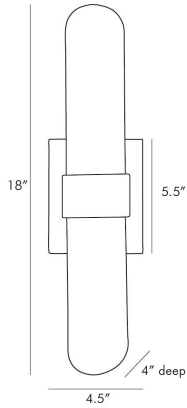

ARTERIOS

ELYSE WALL SCNCE

49686
Polished Nickel, Iron

Classic meets contemporary with this sharp-looking sconce. Clear ribbed glass is cut at an angle delivering an unexpected update to its simple form. With the ability to move the glass can be turned facing the wall or away from it-creating a unique orientation of light in the space which it resides. A polished nickel band centers this piece to create more luxe and luster. Can be installed horizontally or vertically. Certified for damp locations and intended for interior use.

APPEARANCE

Materials	Iron, Iron, Glass
Finishes	Polished Nickel, Polished Nickel, Clear Ribbed
Finish Will Vary	No
Top Coat/Sealant	No

DIMENSIONS

Overall	W: 4.5 in x D: 4 in x H: 18 in
Backplate	W: 4.5 in x D: 1 in x H: 5.5 in
Wall Sconce Hanging Orientation	Horizontal and Vertical
Center of Mount from Bottom	H: 9 in
Mount	W: 4 in x H: 5 in

WIRING

Wire Rating	Damp
Cord	1 FT, Black/White, SVT
Socket	2, Type B - E12
Suggested Bulb Type	T6
Maximum Wattage	60.0
Voltage	110-120 V

CERTIFICATIONS & COMPLIANCY

Certifications	Middle East, European Union, United Kingdom, Mexico, United States, Canada
Compliance	RoHS, UL/ETL, CB

SHIPPING

Product Weight	3.5 lbs
Gross Weight 1	6.8 lbs
Shipping Box 1	W: 7.5 in x D: 26.2 in x H: 12.6 in

ADDITIONAL INFO

Features	ADA
----------	-----

CONTRACT

Contract Suitability	Contract Suitable As Is
----------------------	-------------------------