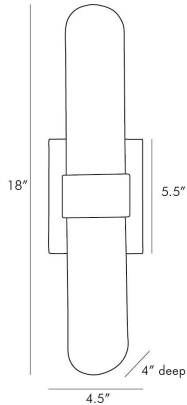

ARTERIOS

ELYSE WALL SCNCE

49686
Polished Nickel, Iron

Classic meets contemporary with this sharp-looking sconce. Clear ribbed glass is cut at an angle delivering an unexpected update to its simple form. With the ability to move the glass can be turned facing the wall or away from it-creating a unique orientation of light in the space which it resides. A polished nickel band centers this piece to create more luxe and luster. Can be installed horizontally or vertically. Certified for damp locations and intended for interior use.

APPEARANCE

Materials	Iron, Iron, Glass
Finishes	Polished Nickel, Polished Nickel, Clear Ribbed
Finish Will Vary	No
Top Coat/Sealant	No

DIMENSIONS

Overall	W: 4.5 in x D: 4 in x H: 18 in
Backplate	W: 4.5 in x D: 1 in x H: 5.5 in
Wall Sconce Hanging Orientation	Horizontal and Vertical
Center of Mount from Bottom	H: 9 in
Mount	W: 4 in x H: 5 in

WIRING

Wire Rating	Damp
Cord	1 FT, Black/White, SVT
Socket	2, Type B - E12
Suggested Bulb Type	T6
Maximum Wattage	60.0
Voltage	110-120 V

CERTIFICATIONS & COMPLIANCY

Certifications	Middle East, European Union, United Kingdom, Mexico, United States, Canada
Compliance	RoHS, UL/ETL, CB

SHIPPING

Product Weight	3.5 lbs
Gross Weight 1	6.8 lbs
Shipping Box 1	W: 7.5 in x D: 26.2 in x H: 12.6 in

ADDITIONAL INFO

Features	ADA
----------	-----

CONTRACT

Contract Suitability	Contract Suitable As Is
----------------------	-------------------------