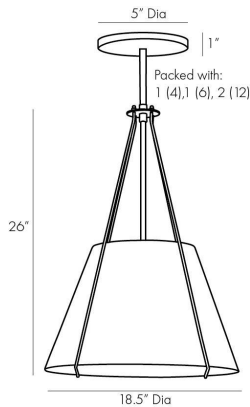

ARTERIO RS

HELOISE PENDANT

49693
Antique Brass, Steel

Finding a balance between modern and traditional elements, the Heloise creates architectural interest. A classic conical white linen shade is suspended within an antique brass steel frame to contemporize the look. When in use, the iron detail on the bottom of the shade plays on its architectonic appeal by creating an interesting lightscape. We see this hung in multiples over a kitchen island or breakfast nook table. Additional pipe available (PIPE-422). Certified for damp locations and intended for interior use.

APPEARANCE

Materials	Steel, Steel, Linen, Steel
Finishes	Antique Brass, Antique Brass, White, Antique Brass
Finish Will Vary	No
Top Coat/Sealant	No

DIMENSIONS

Overall	Dia: 18.5 in x H: 27 in
Canopy	Dia: 5.75 in x H: 1 in
Pendant	Dia: 18.5 in x H: 26 in
Overall Hanging Height as Sold (in)	61 in - 27 in

WIRING

Wire Rating	Damp
Cord	10 FT, Clear/Silver, SVT
Socket	1, Type A - E26
Suggested Bulb Type	A19
Maximum Wattage	60.0
Voltage	110-120 V

CERTIFICATIONS & COMPLIANCY

Certifications	Middle East, European Union, United Kingdom, Australia, Mexico, United States, Canada
Compliance	RoHS, UL/ETL, CB

SHIPPING

Product Weight	5.73 lbs
Gross Weight 1	13.45 lbs
Shipping Box 1	W: 16.5 in x D: 20.0 in x H: 28.0 in

CONTRACT

Contract Suitability	Contract Suitable As Is
----------------------	-------------------------