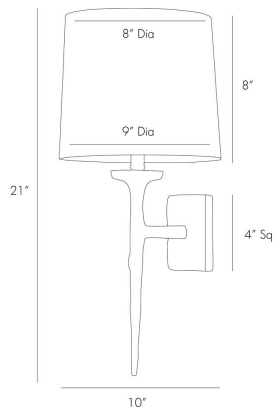

ARTERIOS

FRANZ WALL SCONCE

49701-362
Matte Brass, Brass

Brass has been cast to mimic molten metal in this romantic wall sconce. The fluid nature of the matte brass is evocative of Salvador Dali's surreal designs. Topped with an off-white linen Uno mounted shade.

APPEARANCE

Materials	Brass, Linen, Cotton, Brass
Finishes	Matte Brass, Off-White, Off-White, Matte Brass
Finish Will Vary	No
Top Coat/Sealant	No

DIMENSIONS

Overall	W: 9 in x D: 10 in x H: 21 in
Backplate	W: 4 in x D: 1 in x H: 4 in
Shade Top	Dia: 8.0 in
Shade Side	H: 8 in
Shade Bottom	Dia: 9.0 in
Wall Sconce Hanging Orientation	Vertical Only
Center of Mount from Bottom	H: 10 in
Mount	W: 4 in x H: 4 in

SHIPPING

Product Weight	4.0 lbs
Gross Weight 1	9.0 lbs
Gross Weight 2	2.0 lbs
Shipping Box 1	W: 11.0 in x D: 20.0 in x H: 9.0 in
Shipping Box 2	W: 13.0 in x D: 13.0 in x H: 12.0 in

CONTRACT

Contract Suitability	Contract Suitable As Is
----------------------	-------------------------