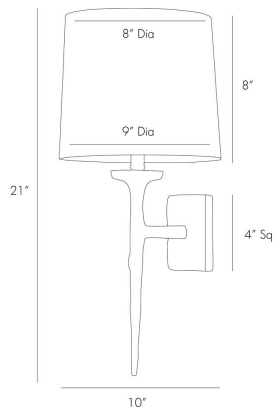

ARTERIOS

FRANZ WALL SCONCE

49701-362
Matte Brass, Brass

Brass has been cast to mimic molten metal in this romantic wall sconce. The fluid nature of the matte brass is evocative of Salvador Dali's surreal designs. Topped with an off-white linen Uno mounted shade.

APPEARANCE

Materials	Brass, Linen, Cotton, Brass
Finishes	Matte Brass, Off-White, Off-White, Matte Brass
Finish Will Vary	No
Top Coat/Sealant	No

DIMENSIONS

Overall	W: 9 in x D: 10 in x H: 21 in
Backplate	W: 4 in x D: 1 in x H: 4 in
Shade Top	Dia: 8.0 in
Shade Side	H: 8 in
Shade Bottom	Dia: 9.0 in
Wall Sconce Hanging Orientation	Vertical Only
Center of Mount from Bottom	H: 10 in
Mount	W: 4 in x H: 4 in

WIRING

Wire Rating	Indoor Only
Cord	1 FT, Clear/Silver, SVT
Socket	1, Type A- E26 Keyless
Suggested Bulb Type	B8
Maximum Wattage	60.0
Voltage	110-120 V

CERTIFICATIONS & COMPLIANCY

Certifications	Mexico, United States, Canada
Compliance	RoHS, UL/ETL

SHIPPING

Product Weight	4.0 lbs
Gross Weight 1	9.0 lbs
Gross Weight 2	2.0 lbs
Shipping Box 1	W: 11.0 in x D: 20.0 in x H: 9.0 in
Shipping Box 2	W: 13.0 in x D: 13.0 in x H: 12.0 in

CONTRACT

Contract Suitability	Contract Suitable As Is