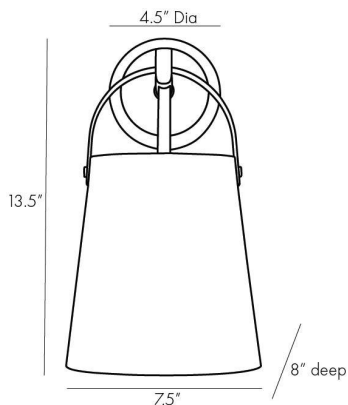

ARTERIOS

IAN WALL SCONCE

49717
Antique Brass, Steel

Simple design meets equestrian elegance with the Ian. An antique brass circular steel backplate acts as a hook to present a classic white linen shade. The shade is suspended by an English bronze steel strap that was inspired by stirrups, lending a cavalier appeal to this piece. Showcase solo next to a bedside or hang in multiples for a more masculine approach. Certified for damp locations and intended for interior use.

APPEARANCE

Materials	Steel, Steel, Steel, Linen, Steel
Finishes	Antique Brass, Antique Brass, English Bronze, White, Antique Brass
Finish Will Vary	No
Top Coat/Sealant	No

DIMENSIONS

Overall	W: 7.5 in x D: 8 in x H: 13.5 in
Backplate	D: 1 in x Dia: 4.5 in
Shade Side	H: 8 in
Wall Sconce Hanging Orientation	Vertical Only

SHIPPING

Product Weight	1.98 lbs
Gross Weight 1	3.53 lbs
Shipping Box 1	W: 13.0 in x D: 9.25 in x H: 11.0 in

CONTRACT

Contract Suitability	Contract Suitable As Is
----------------------	-------------------------