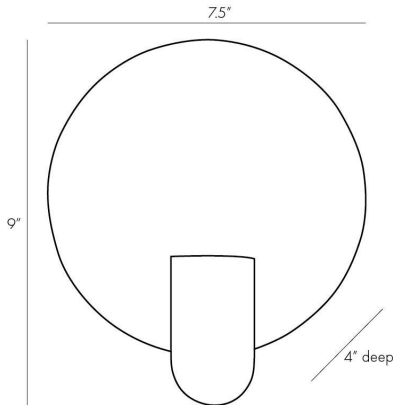

ARTERIO RS

HALETTE WALL SCNCE

49755
Bronze, Steel

The minimalistic aesthetic of this sconce is a design force to be reckoned with. Setting the foundational stage is a gorgeous circular slab of white onyx, which is elevated by a bronze steel accent that adds dimension. The onyx works to filter the light and create a natural warm glow. We see this jewelry-inspired sconce, hung in multiples, adding a contemporary-classic vibe to a space. Certified for damp locations and intended for interior use. Damp-rated, although limited covered outdoor areas may affect finish.

APPEARANCE

Materials	Steel, Steel, Onyx, Steel
Finishes	Bronze, Bronze, White, Bronze
Finish Will Vary	Yes
Top Coat/Sealant	Yes

DIMENSIONS

Overall	W: 7.5 in x D: 4 in x H: 9 in
Backplate	D: 1 in x Dia: 4.5 in
Wall Sconce Hanging Orientation	Horizontal and Vertical
Center of Mount from Bottom	H: 4.5 in

WIRING

Wire Rating	Damp
Cord	1 FT, Black/White, SVT
Socket	1, Type B - E12
Suggested Bulb Type	LED ONLY
Maximum Wattage	8.0
Voltage	110-120 V

CERTIFICATIONS & COMPLIANCY

Certifications	Middle East, European Union, United Kingdom, Australia, Mexico, United States, Canada
Compliance	RoHS, UL/ETL, CB

SHIPPING

Product Weight	2.78 lbs
Gross Weight 1	3.66 lbs
Shipping Box 1	W: 10.5 in x D: 8.5 in x H: 10.5 in

ADDITIONAL INFO

Features	ADA
----------	-----

CONTRACT

Contract Suitability	Contract Suitable As Is
----------------------	-------------------------