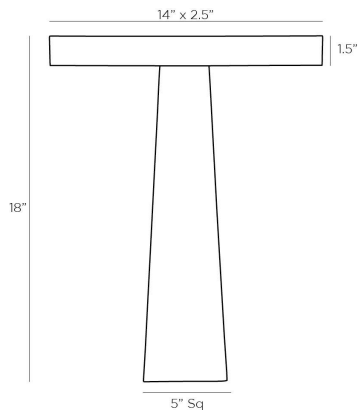

ARTERIOS

OBSERT DESK LAMP

49782
English Bronze, Steel

An exercise in the balance of materials and the execution of modern design is unveiled in the Obsert. The minimalist T-shape profile is constructed of a sleek steel top and a robust black marble base. The steel top features an English bronze finish and neatly conceals an LED strip for an ultra-modern look. Finish and marble will vary.

APPEARANCE

Materials	Steel, Steel, Marble
Finishes	English Bronze, English Bronze, Black
Finish Will Vary	Yes
Top Coat/Sealant	Yes

DIMENSIONS

Overall	W: 14 in x D: 5 in x H: 18 in
Foot Print	W: 5 in x D: 5 in
Shade	W: 14 in x D: 2.5 in x H: 1.5 in

CERTIFICATIONS & COMPLIANCY

Certifications	Mexico, United States, Canada
Compliance	RoHS, UL/ETL

SHIPPING

Product Weight	20.5 lbs
Gross Weight 1	23.0 lbs
Shipping Box 1	W: 7.28 in x D: 17.0 in x H: 21.65 in

CONTRACT

Contract Suitability	Contract Suitable As Is
Tilt Test Degrees	10 Degrees