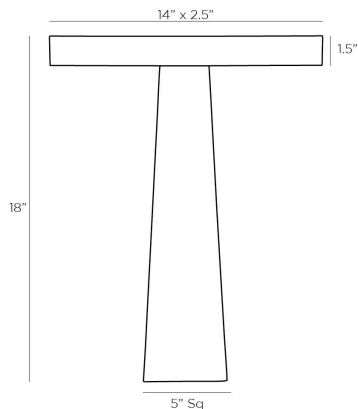

ARTERIOS

OSBERT LAMP

49782
English Bronze, Steel

An exercise in the balance of materials and the execution of modern design is unveiled in the Osbert. The minimalist T-shape profile is constructed of a sleek steel top and a robust black marble base. The steel top features an English bronze finish and neatly conceals an LED strip for an ultra-modern look. Finish and marble will vary.

APPEARANCE

Materials	Steel, Steel, Marble
Finishes	English Bronze, English Bronze, Black
Finish Will Vary	Yes
Top Coat/Sealant	Yes

DIMENSIONS

Overall	W: 14 in x D: 5 in x H: 18 in
Foot Print	W: 5 in x D: 5 in
Shade	W: 14 in x D: 2.5 in x H: 1.5 in

CERTIFICATIONS & COMPLIANCY

Certifications	Mexico, United States, Canada
Compliance	RoHS, UL/ETL

SHIPPING

Product Weight	20.5 lbs
Gross Weight 1	23.0 lbs
Shipping Box 1	W: 7.28 in x D: 17.0 in x H: 21.65 in

CONTRACT

Contract Suitability	Contract Suitable As Is
Tilt Test Degrees	10 Degrees