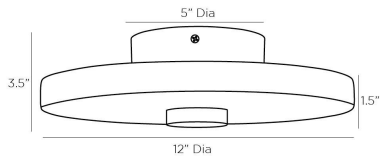

ARTERIOS

MOERS FLUSH MOUNT

49786

White, Alabaster

The Moers takes the traditional flush mount design and modernizes it by pairing white alabaster and English bronze iron with an integrated LED light. When in use, the illumination highlights delicate details inherent to its natural composition. Finish will vary. Certified for damp locations and intended for interior use.

APPEARANCE

Materials	Alabaster, Alabaster, Iron, Iron
Finishes	White, White, English Bronze, English Bronze
Finish Will Vary	Yes
Top Coat/Sealant	Yes

DIMENSIONS

Overall	Dia: 12.0 in x H: 3.5 in
Body	Dia: 12.0 in x H: 1.5 in
Canopy	Dia: 5.0 in x H: 2 in

CERTIFICATIONS & COMPLIANCY

Certifications	Middle East, European Union, United Kingdom, Australia, Mexico, United States, Canada
Compliance	RoHS, UL/ETL, CB

SHIPPING

Product Weight	11.0 lbs
Gross Weight 1	15.0 lbs
Shipping Box 1	W: 15.6 in x D: 15.6 in x H: 6.3 in