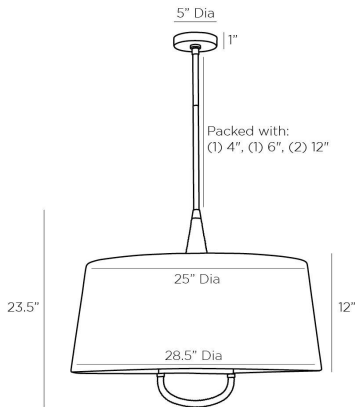

ARTERIOS

MIDDLEBURY PENDANT

49789
Natural, Cotton

The Middlebury pairs feminine form and masculine materials to create the distinct design of this pendant. The unique, rustic style of the shade is crafted from natural cotton string with a white linen lining and a matching diffuser, concealing six lights but exposing a brown leather-wrapped decorative handle — balancing differing tones and textures. Suspended from an antique brass steel pipe and complete with a taupe cloth cord. Finish will vary. Additional pipe available (PIPE-422). Certified for damp locations and intended for interior use.

Overall	Dia: 28.5 in x H: 28.5 in
Canopy	Dia: 5.0 in x H: 1 in
Pendant	Dia: 28.5 in x H: 23.5 in
Overall Hanging Height as Sold (in)	58.5 in - 28.5 in

WIRING

Wire Rating	Damp
Cord	10 FT, Black/White, SVT
Socket	6, Type B - E12
Suggested Bulb Type	T6
Maximum Wattage	60.0
Voltage	110-120 V