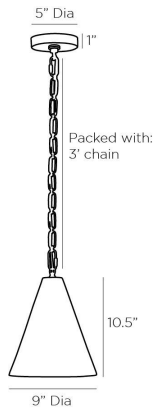

ARTERIO RS

OAKLAND PENDANT

49794
Matte Bone, Porcelain

The Oakland finds a balance between traditional and modern. The conical-shaped shade of this pendant is crafted from porcelain in a matte bone finish and is suspended from an antique brass steel link chain. A chiseled texture has been applied to the shade, adding a sculptural appeal to its clean-lined aesthetic. The light delivers a translucent quality when in use and helps highlight the bone china-esque details. Additional chain available (CHN-262). Certified for damp locations and intended for interior use.

APPEARANCE

Materials	Porcelain, Porcelain, Steel, Steel, Steel
Finishes	Matte Bone, Matte Bone, Antique Brass, Antique Brass, Antique Brass
Finish Will Vary	No
Top Coat/Sealant	Yes

DIMENSIONS

Overall	Dia: 9.0 in x H: 14 in
Canopy	Dia: 5.0 in x H: 1.5 in
Pendant	Dia: 9.0 in x H: 10.5 in
Overall Hanging Height as Sold (in)	48 in - 14 in

WIRING

Wire Rating	Damp
Cord	7 FT, Clear/Silver, SVT
Socket	1, Type A - E26
Suggested Bulb Type	G16.5
Maximum Wattage	60.0
Voltage	110-120 V

CERTIFICATIONS & COMPLIANCY

Certifications	Middle East, European Union, United Kingdom, Australia, Mexico, United States, Canada
Compliance	RoHS, UL/ETL, CB

SHIPPING

Product Weight	9.0 lbs
Gross Weight 1	15.0 lbs
Shipping Box 1	W: 11.6 in x D: 11.6 in x H: 16.75 in

CONTRACT

Contract Suitability	Contract Suitable As Is
----------------------	-------------------------