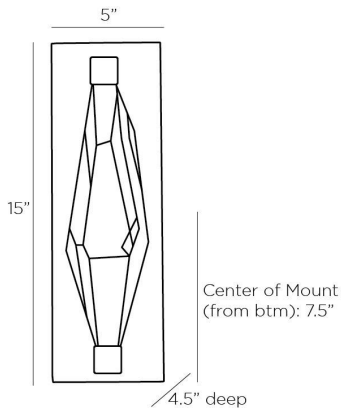

# ARTERIO RS

## MAISIE WALL SCONCE

49842  
English Bronze, Iron

Inspired by natural faceted crystal, brings to life the overtly organic design of the Masie. The angular construction of this sconce is crafted from clear seeded crystal framed by English bronze iron with brackets that mimic the faceted form. The illumination plays with the colors of the finish, offering a slight brass tint of bronze to the crystal when in use. Certified for damp locations and intended for interior use.

### DIMENSIONS

Overall	W: 5 in x D: 4.5 in x H: 15 in
Backplate	W: 5 in x D: 1 in x H: 15 in
Wall Sconce Hanging Orientation	Horizontal and Vertical
Center of Mount from Bottom	H: 7.5 in
Mount	W: 4.5 in x H: 14.5 in

### SHIPPING

Product Weight	8.0 lbs
Gross Weight 1	9.1 lbs
Shipping Box 1	W: 6.5 in x D: 17.0 in x H: 11.5 in