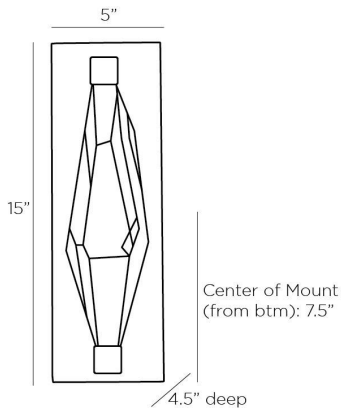

# ARTERIO RS

## MAISIE WALL SCONCE

49842  
English Bronze, Iron

Inspired by natural faceted crystal, brings to life the overtly organic design of the Masie. The angular construction of this sconce is crafted from clear seedy crystal framed by English bronze iron with brackets that mimic the faceted form. The illumination plays with the colors of the finish, offering a slight brass tint of bronze to the crystal when in use. Certified for damp locations and intended for interior use.

### DIMENSIONS

Overall	W: 5 in x D: 4.5 in x H: 15 in
Backplate	W: 5 in x D: 1 in x H: 15 in
Wall Sconce Hanging Orientation	Horizontal and Vertical
Center of Mount from Bottom	H: 7.5 in
Mount	W: 4.5 in x H: 14.5 in

### SHIPPING

Product Weight	8.0 lbs
Gross Weight 1	9.1 lbs
Shipping Box 1	W: 6.5 in x D: 17.0 in x H: 11.5 in