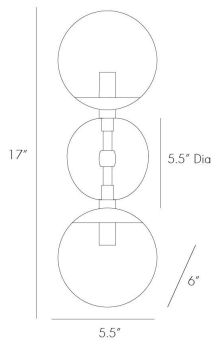

# ARTERIO RS

## POLARIS WALL SCONCE

49961  
Antique Brass, Steel

A perfect balance of proportions, this double sconce sets frosted glass globes against antique brass arms and back plate. It's a sophisticated element for modern settings and can be horizontally or vertically mounted. Certified for damp locations and intended for interior use.

### DIMENSIONS

Overall	W: 5.5 in x D: 6 in x H: 17 in
Arm	W: 0.75 in x D: 3 in x H: 8 in
Backplate	Dia: 5.0 in
Wall Sconce Hanging Orientation	Horizontal and Vertical
Center of Mount from Bottom	H: 8 in
Mount	Dia: 4.5 in

### SHIPPING

Product Weight	2.5 lbs
Gross Weight 1	6.0 lbs
Shipping Box 1	W: 10.0 in x D: 10.0 in x H: 19.0 in