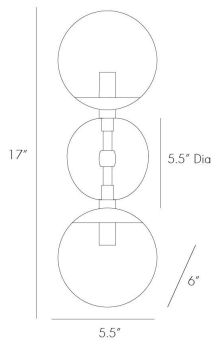

ARTERIO RS

POLARIS WALL SCONCE

49961
Antique Brass, Steel

A perfect balance of proportions, this double sconce sets frosted glass globes against antique brass arms and back plate. It's a sophisticated element for modern settings and can be horizontally or vertically mounted. Certified for damp locations and intended for interior use.

APPEARANCE

Materials	Steel, Glass, Steel
Finishes	Antique Brass, White, Antique Brass
Finish Will Vary	No
Top Coat/Sealant	Yes

DIMENSIONS

Overall	W: 5.5 in x D: 6 in x H: 17 in
Arm	W: 0.75 in x D: 3 in x H: 8 in
Backplate	Dia: 5.0 in
Wall Sconce Hanging Orientation	Horizontal and Vertical
Center of Mount from Bottom	H: 8 in
Mount	Dia: 4.5 in

WIRING

Wire Rating	Damp
Cord	1 FT, Black, SVT
Socket	2, Type B--E12 Other
Suggested Bulb Type	T6
Maximum Wattage	25.0
Voltage	110-120 V

CERTIFICATIONS & COMPLIANCY

Certifications	Middle East, European Union, United Kingdom, Mexico, United States, Canada
Compliance	RoHS, UL/ETL, CB

SHIPPING

Product Weight	2.5 lbs
Gross Weight 1	6.0 lbs
Shipping Box 1	W: 10.0 in x D: 10.0 in x H: 19.0 in

ADDITIONAL INFO

Features	Assembly Required
----------	-------------------

CONTRACT

Contract Suitability	Contract Suitable As Is
----------------------	-------------------------