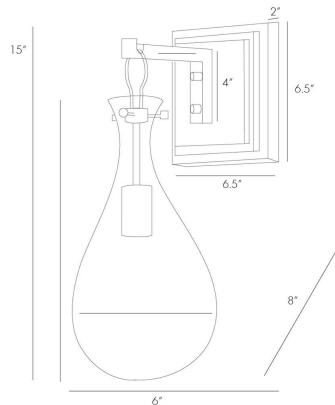

ARTERIO RS

SABINE WALL SCONCE

49986
Antique Brass, Steel

The clear teardrop glass shade houses the bulb of your choice as it is suspended from a square antique brass back plate. Mount multiples down a hallway to create drama. Shown with small clear tubular bulb. Certified for damp locations and intended for interior use.

APPEARANCE

Materials	Steel, Glass, Steel
Finishes	Antique Brass, Clear, Antique Brass
Finish Will Vary	No
Top Coat/Sealant	Yes

DIMENSIONS

Overall	W: 6 in x D: 8 in x H: 15 in
Arm	W: 1 in x D: 5 in x H: 4 in
Backplate	W: 6.5 in x D: 2 in x H: 6.5 in
Wall Sconce Hanging Orientation	Vertical Only
Center of Mount from Bottom	H: 3.25 in
Mount	W: 6 in x H: 6 in

SHIPPING

Product Weight	4.0 lbs
Gross Weight 1	3.35 lbs
Shipping Box 1	W: 11.0 in x D: 15.0 in x H: 9.0 in

ADDITIONAL INFO

Features	Assembly Required
----------	-------------------

CONTRACT

Contract Suitability	Contract Suitable As Is
----------------------	-------------------------