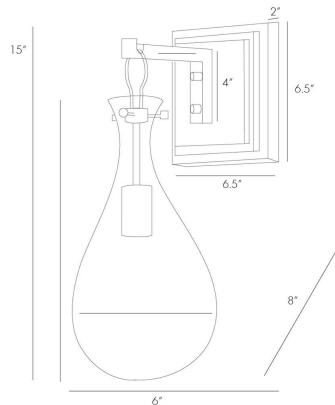

ARTERIOS

SABINE WALL SCONCE

49986
Antique Brass, Steel

The clear teardrop glass shade houses the bulb of your choice as it is suspended from a square antique brass back plate. Mount multiples down a hallway to create drama. Coordinates with similar table lamp (49889) and floor lamp (79889). Shown with small clear tubular bulb. Certified for damp locations and intended for interior use.

APPEARANCE

Materials	Steel, Glass, Steel
Finishes	Antique Brass, Clear, Antique Brass
Finish Will Vary	No
Top Coat/Sealant	Yes

DIMENSIONS

Overall	W: 6 in x D: 8 in x H: 15 in
Arm	W: 1 in x D: 5 in x H: 4 in
Backplate	W: 6.5 in x D: 2 in x H: 6.5 in
Wall Sconce Hanging Orientation	Vertical Only
Center of Mount from Bottom	H: 3.25 in
Mount	W: 6 in x H: 6 in

SHIPPING

Product Weight	4.0 lbs
Gross Weight 1	3.35 lbs
Shipping Box 1	W: 11.0 in x D: 15.0 in x H: 9.0 in

ADDITIONAL INFO

Features	Assembly Required
----------	-------------------

CONTRACT

Contract Suitability	Contract Suitable As Is
----------------------	-------------------------