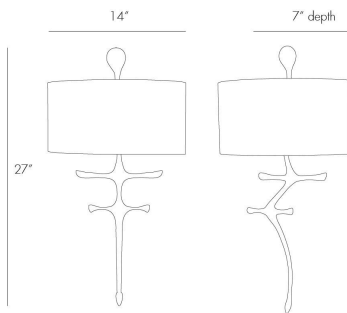

ARTERIO RS

GILBERT WALL SCONCE

49992
Gold Leaf, Brass

This organic brass sconce finished in gold leaf speaks to movement as it arches from the wall. Looks best when placed so you can take advantage of its profile and the dramatic shadow it casts on the wall. Perfect for hallways. Certified for damp locations and intended for interior use.

APPEARANCE

Materials	Brass, Microfiber, Brass
Finishes	Gold Leaf, Black, Gold Leaf
Finish Will Vary	No
Top Coat/Sealant	Yes

DIMENSIONS

Overall	W: 14.5 in x D: 7.5 in x H: 27 in
Backplate	W: 4.5 in x D: 1 in x H: 6 in
Shade	W: 14 in
Shade Side	H: 7 in
Wall Sconce Hanging Orientation	Horizontal and Vertical
Center of Mount from Bottom	H: 18 in
Mount	W: 4 in x D: 1 in x H: 4 in

SHIPPING

Product Weight	6.0 lbs
Gross Weight 1	6.2 lbs
Shipping Box 1	W: 11.0 in x D: 30.0 in x H: 12.0 in

CONTRACT

Contract Suitability	Contract Suitable As Is
----------------------	-------------------------