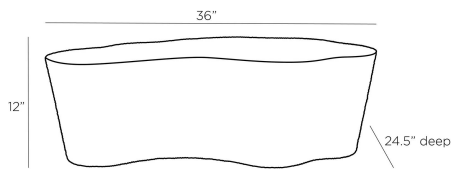

ARTERIOS

MEADOW COFFEE TABLE

5018
Natural, Abaca

Imagine a functional table with both elevated looks and unique charm. Wonderfully playful curves dance around the entire structure of this cocktail table, softening its skilled craftsmanship. Look closely and discover the abaca's natural finish, with striking elements of the handmade-such sophistication! Abaca will vary.

APPEARANCE

Materials	Abaca, Abaca
Finishes	Natural, Natural
Finish Will Vary	Yes
Top Coat/Sealant	No

DIMENSIONS

Overall	W: 36 in x D: 24.5 in x H: 12 in
Foot Print	W: 36 in x D: 24.5 in
Diagonal Dimensions	W: 27.5 in

SHIPPING

Product Weight	16.0 lbs
Gross Weight 1	22.66 lbs
Shipping Box 1	W: 36.75 in x D: 24.25 in x H: 11.75 in

CONTRACT

Contract Suitability	Contract Suitable With Conditions
Contract Conditions	For an additional fee, a clear, protective coating can be added