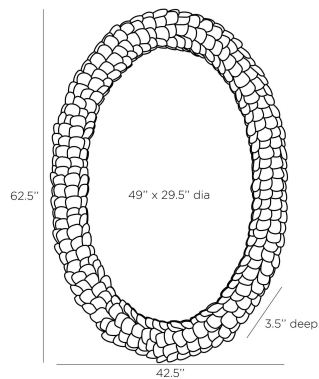

ARTERIO RS

LUMIS MIRROR

5020
White, Coconut

It takes hundreds of hand-strung coconut shell pieces to make our statement Lumis mirror. Rich, natural texture unique to each piece of shell — they are layered over a bullnose frame and given a soft white finish. Shells will vary. Security cleat hanging hardware included and allows for vertical or horizontal display.

APPEARANCE

Materials	Coconut, Coconut, Mirror
Finishes	White, White, Plain
Finish Will Vary	Yes
Top Coat/Sealant	No

DIMENSIONS

Overall	W: 42.5 in x D: 3.5 in x H: 62.5 in
Actual Mirror	W: 29.5 in x H: 49 in

SHIPPING

Shipping Requirements	Truck Ship
Product Weight	63.0 lbs
Gross Weight 1	106.0 lbs
Shipping Box 1	W: 48.5 in x D: 69.0 in x H: 9.5 in

ADDITIONAL INFO

Hanger Position	Vertical & Horizontal
-----------------	-----------------------