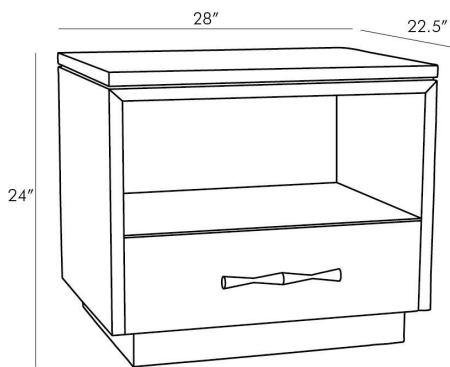

ARTERIOS

MALLORY SIDE TABLE

5021
Ebony, Oak Wood

Though side tables were originally made strictly for function, this modern maven delivers looks along with utility. Crafted entirely from solid oak, its seamless design is due to an ebony black veneer that's unique and rich with natural textures. Its function comes through in thoughtful details, like a wide tabletop, roomy nook and bottom drawer that opens and closes smoothly on soft-close slides. Features a signature aged brass pull. Nylon nail-in glides will protect exposed floors.

APPEARANCE

Materials	Oak Wood, Brass
Finishes	Ebony, Antique Brass
Finish Will Vary	No
Top Coat/Sealant	No

DIMENSIONS

Overall	W: 28 in x D: 22.5 in x H: 24 in
Bottom Shelf Clearance	H: 10.5 in
Drawer Interior	W: 24 in x D: 17 in x H: 5 in
Pull	W: 10 in x Dia: 1.0 in
Shelf	W: 26 in x D: 19.5 in x H: 11 in

SHIPPING

Shipping Requirements	Special Handling Required
Product Weight	97.0 lbs
Gross Weight 1	108.0 lbs
Shipping Box 1	W: 25.0 in x D: 31.0 in x H: 29.0 in

ADDITIONAL INFO

Base/Foot Type	Glides
----------------	--------