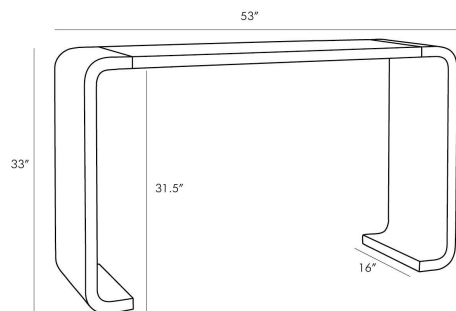

ARTERIOS

TURNLEY CONSOLE

5028
Gray Lacquer, Wood

Clean and curvaceous lines define this console's sleek profile. A rich gray lacquer finish brings a luxe shine to the wood frame, while the thin antique brass inlays that lie near the edges elevate its overall sleekness. A slight incurve of the legs breaks away from traditional aspects of the console tables and brings forth a modern quality. The versatility of its design allows it to be styled in various settings.

APPEARANCE

Materials	Wood, Brass
Finishes	Gray Lacquer, Antique Brass
Finish Will Vary	No
Top Coat/Sealant	No

DIMENSIONS

Overall	W: 53 in x D: 16 in x H: 33 in
Foot Print	W: 51 in x D: 16 in
Table Top	W: 53 in x D: 16 in x H: 1.5 in

SHIPPING

Shipping Requirements	Truck Ship
Product Weight	57.0 lbs
Gross Weight 1	65.5 lbs
Shipping Box 1	W: 19.0 in x D: 57.0 in x H: 37.0 in

ADDITIONAL INFO

Shelf Count	0
-------------	---

CONTRACT

Contract Suitability	Contract Suitable With Conditions
Contract Conditions	For an additional fee, a clear, protective coating can be added