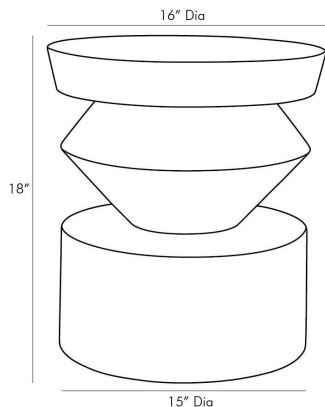

ARTERIOS

UMA ACCENT TABLE

5031
Peacock, Fiberglass

A blend of contemporary and modern design can be found in our Uma accent table. The smooth rounded top is complemented by a middle piece that looks as if it is swirling into the bottom, drawing attention to the unique play on geometrics. A rich peacock lacquer finish delivers a sleek shine that will brighten up a room while adding a refreshing pop of color. A perfect piece to accent any contemporary or modern styled space.

APPEARANCE

Materials	Fiberglass
Finishes	Peacock
Finish Will Vary	No
Top Coat/Sealant	No

DIMENSIONS

Overall	Dia: 16.0 in x H: 18 in
Foot Print	Dia: 15.0 in

SHIPPING

Product Weight	31.0 lbs
Gross Weight 1	33.1 lbs
Shipping Box 1	W: 19.0 in x D: 19.0 in x H: 21.0 in