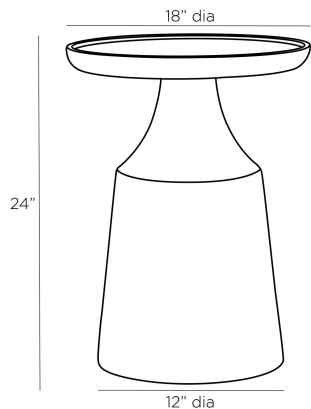

TURIN ACCENT TABLE

5032
Navy, Fiberglass

Contemporary and modern design elements take shape in our Turin End Table. A round top framed by a thick rim rests atop an exaggerated bell-shaped base, drawing attention to the sculptural aspect of the unique construction of the navy lacquer table. Artistic in form and functional by design, this piece would look just as brilliant next to a sofa as it would on its own. The versatile color of this side table allows it perform alongside various décor styles.

APPEARANCE

Materials	Fiberglass
Finishes	Navy
Finish Will Vary	No
Top Coat/Sealant	No

DIMENSIONS

Overall	Dia: 18.0 in x H: 24 in
Foot Print	Dia: 12.0 in
Table Top	H: 1.5 in

SHIPPING

Product Weight	28.5 lbs
Gross Weight 1	36.0 lbs
Shipping Box 1	W: 23.0 in x D: 23.0 in x H: 29.0 in