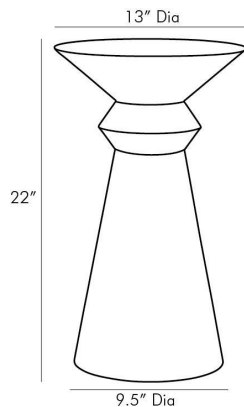

# ARTERIOS

## VLAD ACCENT TABLE

5033  
Ivory, Fiberglass

Our Vlad side table puts forth the best of contemporary and modern ivory lacquer design. The smooth round top is complemented by the stark but curved lines that compose the pedestal-style base. Sculptural in form and functional by design, this piece works just as well as a striking sofa companion as it does an architectural accent all on its own. The versatile color allows this side table to perform in various décor styles.

### DIMENSIONS

Overall	Dia: 13.0 in x H: 22 in
Foot Print	Dia: 9.5 in

### SHIPPING

Product Weight	18.5 lbs
Gross Weight 1	22.05 lbs
Shipping Box 1	W: 18.0 in x D: 18.0 in x H: 28.0 in