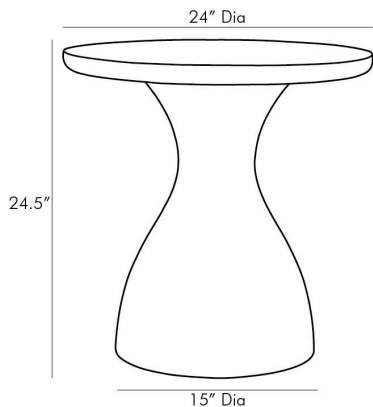

ARTERIOS

SCOUT END TABLE

5073
Sandblasted Soft Black Waxed,
Mango Wood

Inspired by the rounded, gourd-shaped tribal drums found throughout Africa, this side table has a silhouette that is voluptuous and curvy. It's crafted from blackened wood, which is first sandblasted to give it an intense, charred wood finish that you can really see and feel. The top has an added brushed texture that is so unique, and the overall slightly glossy look comes from the final wax coat that's added to give it modern polish.

APPEARANCE

Materials	Mango Wood
Finishes	Sandblasted Soft Black Waxed
Finish Will Vary	Yes
Top Coat/Sealant	No

DIMENSIONS

Overall	Dia: 24.0 in x H: 24.5 in
Foot Print	Dia: 15.0 in

SHIPPING

Shipping Requirements	Truck Ship
Product Weight	41.5 lbs
Gross Weight 1	64.1 lbs
Shipping Box 1	W: 27.0 in x D: 26.0 in x H: 28.0 in