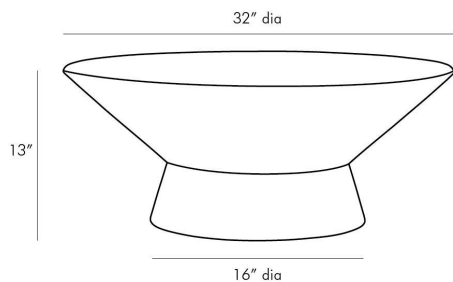

## BECKHAM COFFEE TABLE

5098  
Matte Black, Concrete

An architectural approach to classic design this cocktail table showcases a sculpted silhouette defined by sharp angles and smooth curves. A lightweight concrete foundation has been finished in matte black to deliver an even more modern element to its contemporary form. The natural composition of this table allows it to function both indoors and out and its versatile style allows it to easily perform alongside existing decor. Can be used in outdoor covered areas.

### DIMENSIONS

Overall	Dia: 32.0 in x H: 13 in
Foot Print	Dia: 16.0 in