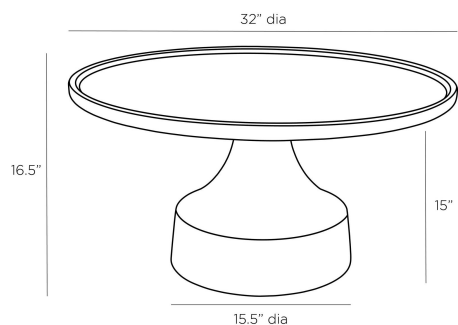

ARTERIOS

JOELIE COFFEE TABLE

5099

Dark Moss, Fiberglass

Contemporary design elements take shape in this ultra-mod cocktail table. A round top framed by a raised rim rests atop an exaggerated tapered base, exhibiting sculptural characteristics that draw the eye. A rich dark moss lacquer finish provides a subtle color to enhance the modern shape.

APPEARANCE

Materials	Fiberglass
Finishes	Dark Moss
Finish Will Vary	No
Top Coat/Sealant	No

DIMENSIONS

Overall	Dia: 32.0 in x H: 16.5 in
Foot Print	Dia: 15.5 in
Table Top	Dia: 30.0 in x H: 1.5 in
Diagonal Dimensions	W: 36 in

SHIPPING

Product Weight	61.73 lbs
Gross Weight 1	39.68 lbs
Gross Weight 2	30.86 lbs
Shipping Box 1	W: 18.0 in x D: 18.0 in x H: 18.0 in
Shipping Box 2	W: 34.0 in x D: 34.0 in x H: 4.0 in

ADDITIONAL INFO