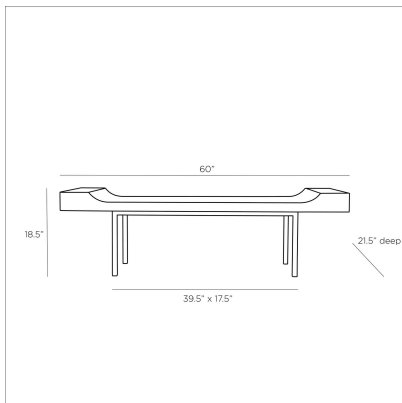

ARTERIOS

LANNY BENCH

5115
Black, Wood

With its sophisticated form, this bench delivers an austere beauty. The cutout-shaped silhouette of the bench seat creates a visually impactful element over a sleek blackened iron base. Black finished teak wood features a heavy wire brushing that adds extra texture and highlights the natural wood grain. Wood will vary.

APPEARANCE

Materials	Wood, Wood, Iron
Finishes	Black, Black, Blackened Iron
Finish Will Vary	Yes
Top Coat/Sealant	No

DIMENSIONS

Overall	W: 60 in x D: 21.5 in x H: 18.5 in
Foot Print	W: 39.5 in x D: 17.5 in
Seat Cushion Thickness	H: 3 in
Leg	W: 1 in x D: 1 in x H: 14 in
Seat	W: 48 in x D: 21.5 in x H: 17 in
Diagonal Dimensions	W: 28.5 in

SHIPPING

Shipping Requirements	Truck Ship
Product Weight	74.0 lbs
Gross Weight 1	105.29 lbs
Shipping Box 1	W: 21.5 in x D: 25.0 in x H: 62.0 in

CONTRACT

Contract Suitability	Contract Suitable With Conditions
Contract Conditions	For an additional fee, a clear, protective coating can be added

REPLACEMENT PARTS

5115FOOT