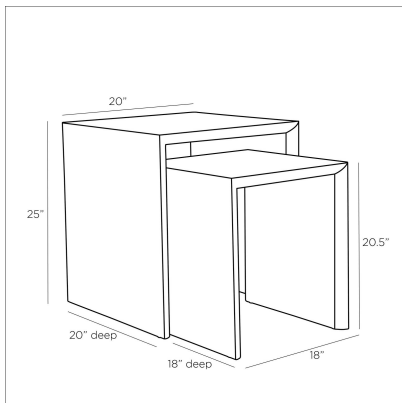

ARTERIOS

KIERSTEN ACCENT TABLES, SET OF 2

5124
Sable, Oak Veneer

The Kiersten takes color-blocking to the next level with a unique blend of mixed materials. Each two-tone table features a balance of hand-applied sable and gold finishes on oak veneer. This set of nesting tables easily refresh a space by alternating which color is front-facing. Wood will vary.

APPEARANCE

Materials	Oak Veneer, Oak Veneer, Oak Veneer
Finishes	Sable, Sable, Gold
Finish Will Vary	Yes
Top Coat/Sealant	Yes

DIMENSIONS

Overall Large	W: 22 in x D: 22 in x H: 25 in
Overall Small	W: 18 in x D: 18 in x H: 20.5 in
Table Top Large	H: 2 in
Table Top Small	H: 1.5 in
Foot Print Large	W: 22 in x D: 22 in
Foot Print Small	W: 18 in x D: 18 in
Diagonal Dimensions	W: 27.5 in

SHIPPING

Shipping Requirements	Truck Ship
Product Weight	67.0 lbs
Gross Weight 1	75.0 lbs
Shipping Box 1	W: 25.2 in x D: 25.2 in x H: 25.2 in

ADDITIONAL INFO

Base/Foot Type	Glides

CONTRACT

Contract Suitability	Contract Suitable As Is

SWATCHES

DGWSW 2x2 Swatch:	Dark Gold Wood
SB2X2 2x2 Swatch:	Sable Oak