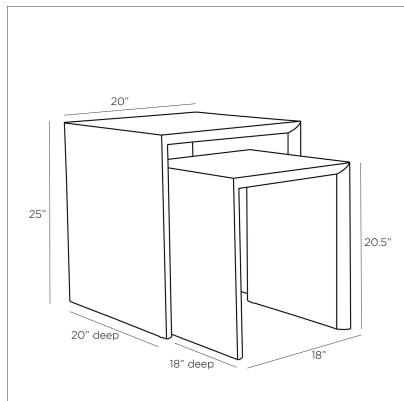

ARTERIOS

KIERSTEN ACCENT TABLES, SET OF 2

5124
Sable, Oak Veneer

The Kiersten takes color-blocking to the next level with a unique blend of mixed materials. Each two-tone table features a balance of hand-applied sable and gold finishes on oak veneer. This set of nesting tables easily refresh a space by alternating which color is front-facing. Wood will vary.

APPEARANCE

Materials	Oak Veneer, Oak Veneer, Oak Veneer
Finishes	Sable, Sable, Gold
Finish Will Vary	Yes
Top Coat/Sealant	Yes

DIMENSIONS

Overall Large	W: 22 in x D: 22 in x H: 25 in
Overall Small	W: 18 in x D: 18 in x H: 20.5 in
Table Top Large	H: 2 in
Table Top Small	H: 1.5 in
Foot Print Large	W: 22 in x D: 22 in
Foot Print Small	W: 18 in x D: 18 in
Diagonal Dimensions	W: 27.5 in

SHIPPING

Shipping Requirements	Truck Ship
Product Weight	67.0 lbs
Gross Weight 1	75.0 lbs
Shipping Box 1	W: 25.2 in x D: 25.2 in x H: 25.2 in

ADDITIONAL INFO

Base/Foot Type	Glides

CONTRACT

Contract Suitability	Contract Suitable As Is

SWATCHES

DGWSW 2x2 Swatch:	Dark Gold Wood
SB2X2 2x2 Swatch:	Sable Oak