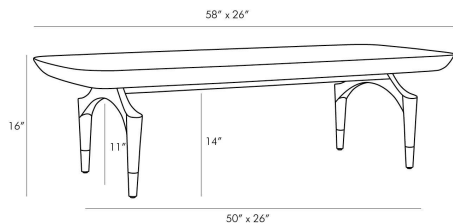

ARTERIOS

WAGNER COFFEE TABLE

5369

Umber, Oak Wood

Refined and rustic elements are showcased through the mixture of materials that compose this stately cocktail table. A solid oak frame in an umber finish is accented with a simple antique brass inlay that delivers a refined element to its rustic form. Sharply angled legs lend a dramatic juxtaposition to the sprawling rectangular top. This well-formed piece delivers a polished aesthetic to a living or dining room.

APPEARANCE

Materials	Oak Wood, Brass
Finishes	Umber, Antique Brass
Finish Will Vary	No
Top Coat/Sealant	No

DIMENSIONS

Overall	W: 58 in x D: 26 in x H: 16 in
Foot Print	W: 43 in x D: 15 in
Table Top	W: 58 in x D: 26 in x H: 3 in

SHIPPING

Shipping Requirements	Truck Ship
Product Weight	72.0 lbs
Gross Weight 1	90.5 lbs
Shipping Box 1	W: 26.0 in x D: 58.0 in x H: 16.0 in

ADDITIONAL INFO

Base/Foot Type	Glides

CONTRACT

Contract Suitability	Contract Suitable As Is

SWATCHES

UM2X2 2x2 Swatch: Umber Oak