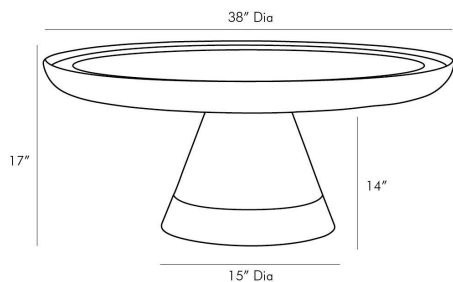

ARTERIOS

VIOLI COFFEE TABLE

5370

Brindle, Eucalyptus Veneer

Geometric shapes and defined lines make this a notable coffee table. A rich brindle finish graces the eucalyptus veneer that forms the sizable surface of this piece. The large antique brass ring that surrounds the bottom of the wide pedestal base lifts the deep color and delivers a refined element to its wooden façade. Versatile in style and function, the Violi coffee table works in a variety of settings.

APPEARANCE

Materials	Eucalyptus Veneer, Brass
Finishes	Brindle, Antique Brass
Finish Will Vary	Yes
Top Coat/Sealant	No

DIMENSIONS

Overall	Dia: 38.0 in x H: 17 in
Foot Print	Dia: 15.0 in
Table Top	Dia: 37.0 in x H: 3 in

SHIPPING

Shipping Requirements	Truck Ship
Product Weight	78.0 lbs
Gross Weight 1	92.0 lbs
Shipping Box 1	W: 42.0 in x D: 42.0 in x H: 22.0 in

ADDITIONAL INFO

Base/Foot Type	Felt Pads
----------------	-----------