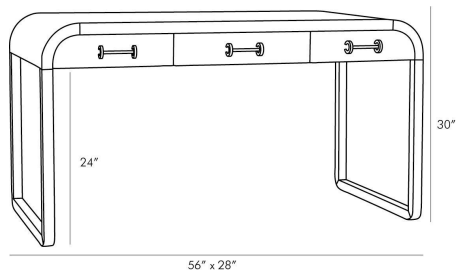

## VICTORIA DESK

5371  
Black Gloss Lacquer, Wood

This petite desk exudes a brilliant balance of form and function. The seamless curvature of the solid walnut frame flows fluidly around the desk's top, creating a cohesive and streamlined look. The contrast of the black lacquer and satin walnut hues along with the antique brass hardware draws attention to its slender profile. Features three functional drawers for storage.

### DIMENSIONS

Overall	W: 56 in x D: 28 in x H: 30 in
---------	--------------------------------