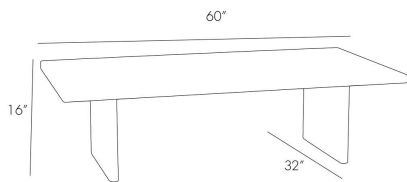

ARTERIOS

LAWSON COFFEE TABLE

5514
Ebony, Oak Wood

A contemporary style with classic proportion and scale, the Lawson cocktail table is a perennial favorite with universal appeal. Bullnose edges and a burnished gold leaf sabots highlight the soft ebony stained oak grain. Nylon nail-in glides will protect exposed floors.

APPEARANCE

Materials	Oak Wood, Brass
Finishes	Ebony, Burnished Gold Leaf
Finish Will Vary	No
Top Coat/Sealant	Yes

DIMENSIONS

Overall	W: 60 in x D: 32 in x H: 16 in
Foot Print	W: 43.5 in x D: 19.5 in
Table Top	W: 60 in x D: 32 in x H: 1.5 in

SHIPPING

Shipping Requirements	Truck Ship
Product Weight	89.5 lbs
Gross Weight 1	108.5 lbs
Shipping Box 1	W: 36.0 in x D: 64.0 in x H: 21.0 in

ADDITIONAL INFO

Base/Foot Type	Adjustable Levelers
----------------	---------------------