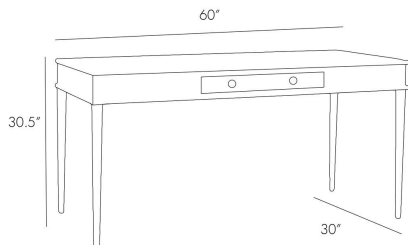

ARTERIOS

JOBE DESK

5518
Ebony, Oak Wood

This handsome writing desk looks great on its own but can also handle sprawling paperwork given its generous surface area. The top features a rift-sawn oak grain and solid 3 band framing the edge. Antique brass ferrules and hardware glisten against the dark ebony stain. We've also added adjustable levelers on the feet?it's all in the details!

APPEARANCE

Materials	Oak Wood, Brass
Finishes	Ebony, Antique Brass
Finish Will Vary	No
Top Coat/Sealant	Yes

DIMENSIONS

Overall	W: 60 in x D: 30 in x H: 30.5 in
Foot Print	W: 60 in x D: 30 in
Drawer Interior	W: 27.5 in x D: 17 in x H: 3 in

SHIPPING

Shipping Requirements	Special Handling Required
Product Weight	100.0 lbs
Gross Weight 1	103.5 lbs
Shipping Box 1	W: 34.0 in x D: 64.0 in x H: 34.0 in

ADDITIONAL INFO

Base/Foot Type	Gliders
----------------	---------