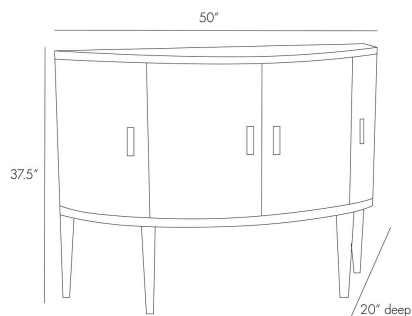

ARTERIOS

LEILANI CABINET

5519
Brindle, Eucalyptus Veneer

Lustworthy details have us completely enamored with this stunning demilune design. Finely crafted from eucalyptus veneer, the wood features a slight fiddle in it, adding a warm texture to the surface. Our favorite detail is the slightly speckled cast brass hardware that mirrors the brindle stained finish of in the wood. Truly an heirloom piece that can work in an entryway, living room or bar. Nylon nail-in glides will protect exposed floors.

APPEARANCE

Materials	Eucalyptus Veneer, Brass
Finishes	Brindle, Antique Brass
Finish Will Vary	No
Top Coat/Sealant	Yes

DIMENSIONS

Overall	W: 50 in x D: 20 in x H: 37.5 in
Foot Print	W: 50 in x D: 20 in
Cabinet Interior	W: 29.5 in x D: 19 in x H: 21 in
Shelf	W: 29 in x D: 18 in x H: 1 in

SHIPPING

Shipping Requirements	Special Handling Required
Product Weight	115.5 lbs
Gross Weight 1	148.5 lbs
Shipping Box 1	W: 24.0 in x D: 54.0 in x H: 42.0 in

ADDITIONAL INFO

Shelf Count	6
Base/Foot Type	Gliders