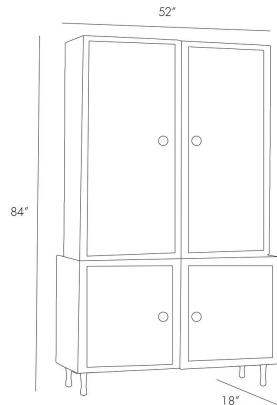

ARTERIOS

KILPATRICK TALL CABINET

5523
Burnished Gold Leaf, Brass

Bold and burnished, the Kilpatrick cabinet is a heritage piece with contemporary flair. The striking contrast between the rich ebony stained oak finish and earthy burnished gold leaf lends dimension to the traditional silhouette. Fine details like cast brass hardware, European hinges and foot levelers are thoughtful design elements that elevate the overall functionality.

APPEARANCE

Materials	Brass, Oak Wood, Brass
Finishes	Burnished Gold Leaf, Ebony, Antique Brass
Finish Will Vary	No
Top Coat/Sealant	Yes

DIMENSIONS

Overall	W: 52 in x D: 18 in x H: 84 in
Foot Print	W: 47 in x D: 14 in
Drawer Interior	W: 22.5 in x D: 11.5 in x H: 4 in
Cabinet Interior	W: 46 in x D: 14 in x H: 49 in
Shelf	W: 43 in x D: 14 in x H: 1 in