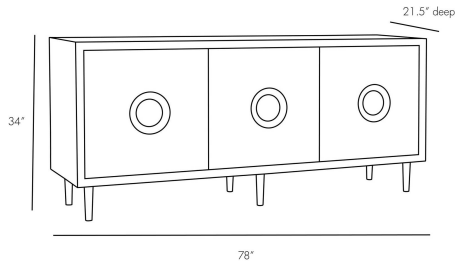

ARTERIOS

NORMANDY CREDENZA

5528
Sable, Oak Wood

This credenza is built like your favorite antique. With so many details, it's sure to become a treasured piece. Crafted entirely of rift-cut oak, the best quality cut of wood, it is finished in a sable-toned veneer with bold, organic wood textures. The cabinet doors have a beautiful radial-pattern detail in a brindle finish and oversized brass pulls. Inside, you'll find ample storage space and on the right are pull-out drawers with felt lining and cutlery inserts. Rests on four tapered, eucalyptus finished legs.

DIMENSIONS

| | |
|------------|----------------------------------|
| Overall | W: 78 in x D: 21.5 in x H: 34 in |
| Foot Print | W: 72 in x D: 15 in |

SHIPPING

| | |
|-----------------------|--------------------------------------|
| Shipping Requirements | Special Handling Required |
| Product Weight | 325.0 lbs |
| Gross Weight 1 | 340.0 lbs |
| Shipping Box 1 | W: 25.0 in x D: 81.0 in x H: 38.0 in |