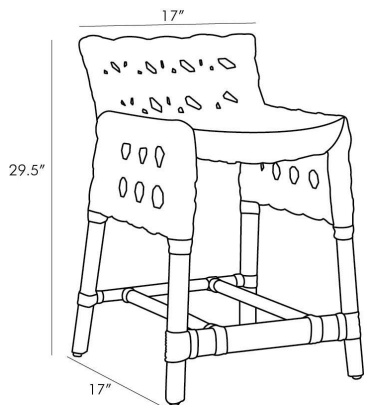

## RICHMOND COUNTER STOOL

5536  
Espresso, Rattan

Crafted entirely from natural materials, this stool is anything but simple. The open pattern is hand-woven with flat rattan, styled in the traditional cane pattern, though exaggerated in a modern way for a hint of added drama. The frame is also made of rattan, built with round poles—for added support, a pole has been added in the low-profile back. This version is finished in espresso, but it is also available in a natural tone (5537). Also available as a bar stool (5534).

### DIMENSIONS

Overall	W: 17 in x D: 17 in x H: 29.5 in
Seat	D: 14.5 in x H: 23 in

### SHIPPING

Product Weight	9.5 lbs
Gross Weight 1	17.5 lbs
Shipping Box 1	W: 22.0 in x D: 22.0 in x H: 32.0 in