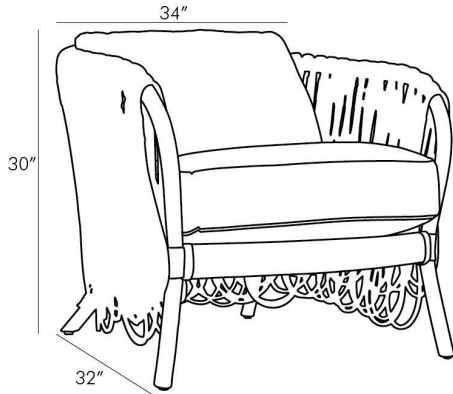

ARTERIOS

STRATA LOUNGE CHAIR

5541
White, Muslin

All of the incredible qualities of rattan are prevalent in this handsome chair. The core of the piece is made using bent rattan poles, formed into a comfortable curvature that hugs you while you're sitting. Thick squared cut strips of rattan are looped to create the intricate overlapping pattern that wraps the entire frame. Its organic aesthetic is modernized in a deep black finish. The muslin cushions give the customer a way to personalize this chair. Also available in Graphite Leather (5538).

APPEARANCE

Materials	Muslin, Rattan
Finishes	White, Black
Finish Will Vary	No
Top Coat/Sealant	No

DIMENSIONS

Overall	W: 34 in x D: 32 in x H: 30 in
Arm	H: 28 in
Seat	W: 26 in x D: 24 in x H: 21 in

SHIPPING