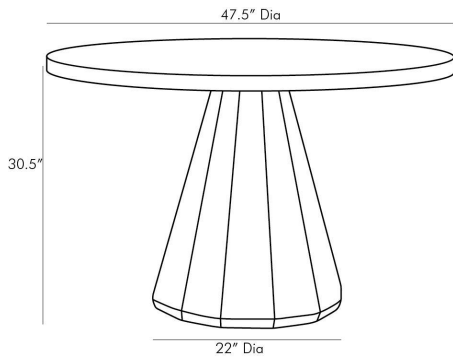

## SEREN ENTRY TABLE

5548  
Dark Ash, Lava Stone

The collaboration of geometry, stone and gray finished wood creates an ultra-modern look. The tabletop is made of lava stone, an alternative to concrete that is lighter in weight. Featuring a lightly embossed texture and deep, geometric etchings around the rim, the top is finished in dark ash. The faceted base has grain textures, accentuated due to a sandblasted finishing process that has over 500 years of history. Built for dining, this table would also be perfectly sized for a grand entryway.

### DIMENSIONS

|            |                           |
|------------|---------------------------|
| Overall    | Dia: 47.5 in x H: 30.5 in |
| Foot Print | Dia: 22.0 in              |