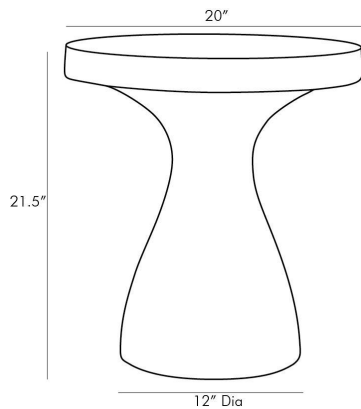

# ARTERIO RS

## SERAFINA ACCENT TABLE

5550  
Sahara Faux Marble, Concrete  
Composite

Tricky, like trompe l'oeil, this stunning table has a secret—though it looks to be made completely of stone, lift it and you'll discover it's actually much lighter in weight. Made from lightweight concrete, its sahara marble-like façade is made in a process called hydrographics. Since the process is done individually, each piece will have a look that varies slightly in veining and color scale.

### DIMENSIONS

Overall	Dia: 20.0 in x H: 21.5 in
Foot Print	Dia: 12.0 in