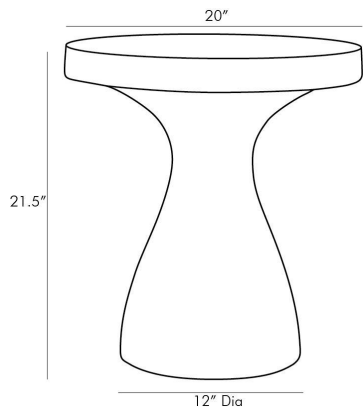

# ARTERIO RS

## SERAFINA ACCENT TABLE

5550  
Sahara Faux Marble, Concrete  
Composite

Tricky, like trompe l'oeil, this stunning table has a secret—though it looks to be made completely of stone, lift it and you'll discover it's actually much lighter in weight. Made from lightweight concrete, its sahara marble-like façade is made in a process called hydrographics. Since the process is done individually, each piece will have a look that varies slightly in veining and color scale.

### DIMENSIONS

Overall	Dia: 20.0 in x H: 21.5 in
Foot Print	Dia: 12.0 in

### SHIPPING

Shipping Requirements	Truck Ship
Product Weight	56.0 lbs
Gross Weight 1	62.45 lbs
Shipping Box 1	W: 25.0 in x D: 25.0 in x H: 27.0 in