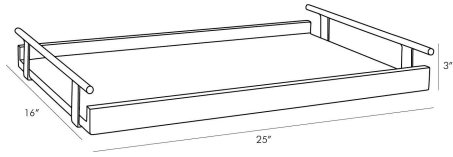

ARTERIOS

ARCHER TRAY

5554
Gray Lacquer, Fiberglass

Form meets function to create this modern serving tray. A chateau gray lacquer finish is balanced by antique brass handles that offer a practical and polished appeal—an optimal serving piece when hosting casual or formal functions.

APPEARANCE

Materials	Fiberglass, Brass, Fiberglass
Finishes	Gray Lacquer, Antique Brass, Gray Lacquer
Finish Will Vary	No
Top Coat/Sealant	No

DIMENSIONS

Overall	W: 25 in x D: 16 in x H: 3 in
Foot Print	W: 25 in x D: 16 in

SHIPPING

Product Weight	9.5 lbs
Gross Weight 1	66.25 lbs
Shipping Box 1	W: 30.0 in x D: 28.0 in x H: 21.0 in

CONTRACT

Contract Suitability	Contract Suitable As Is

SWATCHES

GL2X2 2x2 Swatch: Dove Gray Lacquer