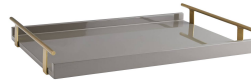

ARTERIOS

ARCHER TRAY

5554
Gray Lacquer, Fiberglass

Form meets function to create this modern serving tray. A chateau gray lacquer finish is balanced by antique brass handles that offer a practical and polished appeal—an optimal serving piece when hosting casual or formal functions.

APPEARANCE

Materials	Fiberglass, Brass, Fiberglass
Finishes	Gray Lacquer, Antique Brass, Gray Lacquer
Finish Will Vary	No
Top Coat/Sealant	No

DIMENSIONS

Overall	W: 25 in x D: 16 in x H: 3 in
Foot Print	W: 25 in x D: 16 in