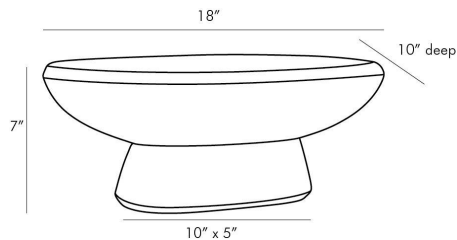

ARTERIOS

CHELSEA CENTERPIECE

5555
White, Concrete

Concrete is molded and finished in a stark white to create the tabletop structure which features a profound bowl-like top that rests upon a slightly tapered boat-like base. Its versatile design allows this piece to complement both traditional and modern decor—it also doubles as an outdoor planter. Pair with the Cayden Centerpiece (5556) for an even more pronounced table arrangement.

APPEARANCE

Materials	Concrete, Concrete
Finishes	White, White
Finish Will Vary	No
Top Coat/Sealant	No

DIMENSIONS

Overall	W: 18 in x D: 10 in x H: 7 in
Foot Print	W: 10 in x D: 5 in

SHIPPING

Product Weight	11.0 lbs
Gross Weight 1	11.95 lbs
Shipping Box 1	W: 15.0 in x D: 23.0 in x H: 12.0 in