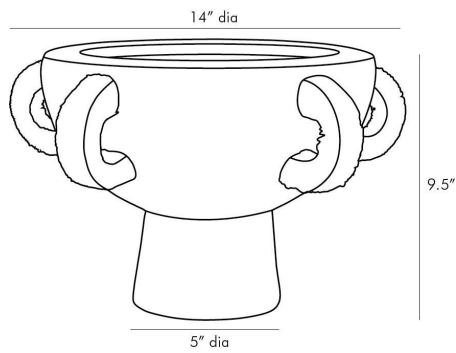

## CLYDE CENTERPIECE

5557  
Fossil Gray, Terracotta

Natural materials play in our Clyde centerpiece to create a novel aesthetic. Terracotta is molded into an almost kylix-shaped piece and finished in fossil gray before being fashioned with five abaca-wrapped handles. A stylish and sturdy option for centering a tablecape indoors or in covered outdoor areas.

### DIMENSIONS

Overall	Dia: 14.0 in x H: 9.5 in
Foot Print	Dia: 5.0 in

### SHIPPING

Product Weight	10.5 lbs
Gross Weight 1	14.28 lbs
Shipping Box 1	W: 17.0 in x D: 18.0 in x H: 14.0 in