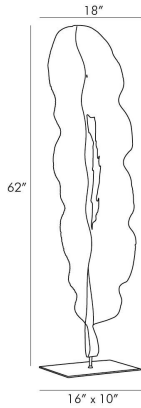

# ARTERIO RS

## DUGAN FLOOR SCULPTURE

5577  
Natural, Teak Root

Artisans skillfully carve natural teak root by hand to create the wildly organic floor sculpture inspired by palm leaves known as the Dugan. Large in scale this sculptural structure commands the space it occupies. Each one-of-a-kind piece is showcased on a black iron base and shows like a work of art. Size and shape may vary.

### DIMENSIONS

Overall	W: 18 in x D: 10 in x H: 62 in
Foot Print	W: 16 in x D: 10 in