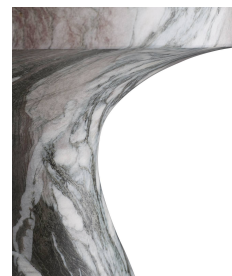

## SERAFINA ACCENT TABLE

5583

Verde Faux Marble, Concrete Composite

Tricky like trompe l'oeil this stunning table has a secret—though it looks to be made completely of stone lift it and you'll discover it's much lighter in weight. Made from lightweight concrete its marble-like façade is made in a process called hydrographics. Since the process is done individually each piece will have a look that varies slightly in veining and color scale.

### APPEARANCE

Materials	Concrete Composite
Finishes	Verde Faux Marble
Finish Will Vary	Yes
Top Coat/Sealant	Yes