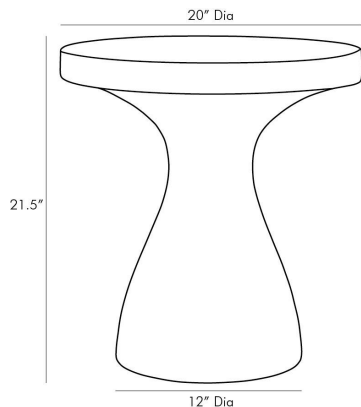

# ARTERIO RS

## SERAFINA ACCENT TABLE

5583

Verde Faux Marble, Concrete Composite

Tricky like trompe l'oeil this stunning table has a secret—though it looks to be made completely of stone lift it and you'll discover it's much lighter in weight. Made from lightweight concrete its marble-like façade is made in a process called hydrographics. Since the process is done individually each piece will have a look that varies slightly in veining and color scale.

### DIMENSIONS

Overall	Dia: 20.0 in x H: 21.5 in
Foot Print	Dia: 12.0 in

### SHIPPING

Shipping Requirements	Truck Ship
Product Weight	50.5 lbs
Gross Weight 1	62.45 lbs
Shipping Box 1	W: 24.3 in x D: 24.8 in x H: 26.0 in