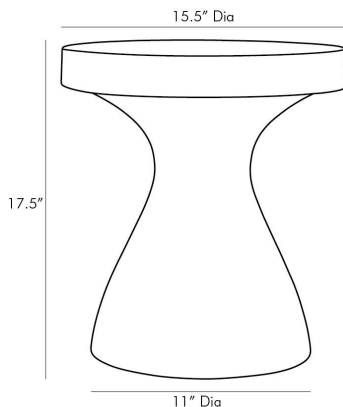

# ARTERIO RS

## SERAFINA ACCENT TABLE

5585  
Sahara Faux Marble, Concrete Composite

Tricky like trompe l'oeil this stunning table has a secret—though it looks to be made completely of stone lift it and you'll discover it's much lighter in weight. Made from lightweight concrete its sahara marble-like façade is made in a process called hydrographics. Since the process is done individually each piece will have a look that varies slightly in veining and color scale.

### DIMENSIONS

Overall	Dia: 15.5 in x H: 17.5 in
Foot Print	Dia: 11.0 in

### SHIPPING

Shipping Requirements	Truck Ship
Product Weight	39.0 lbs
Gross Weight 1	43.7 lbs
Shipping Box 1	W: 20.4 in x D: 20.8 in x H: 22.5 in