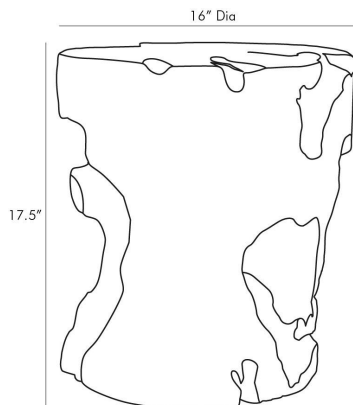

ARTERIO RS

FRICKE ACCENT TABLE

5588
Natural, Teak Root

Teak root has been unearthed to create this awe-inspiring accent table. The organic form has been burned along its façade to highlight the naturally occurring depressions that appear throughout the piece. Each is one-of-a-kind allowing it to present a "found object" feel. A natural choice for any style setting. Size and shape will vary. Size may vary up to 2".

APPEARANCE

Materials	Teak Root, Teak Root
Finishes	Natural, Natural
Finish Will Vary	Yes
Top Coat/Sealant	No

DIMENSIONS

Overall	Dia: 16.0 in x H: 17.5 in
Foot Print	Dia: 16.0 in

SHIPPING

Product Weight	62.5 lbs
Gross Weight 1	79.0 lbs
Shipping Box 1	W: 18.9 in x D: 17.4 in x H: 17.4 in

CONTRACT

Contract Suitability	Contract Suitable With Conditions
Contract Conditions	For an additional fee, a clear, protective coating can be added